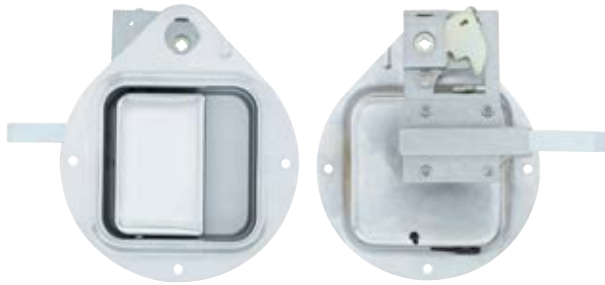

Chrome Exterior Sleeper Door Handle

- 1987-2005 Peterbilt chrome exterior sleeper door handle
- High quality chrome finish for durability and shine
- Chrome plated finish with triple chrome plating process
- OEM part number, 29-03610R

Item Number	Description	Pack	Pack
42770	Sleeper Door Handle	Carded	1 Pc./Card