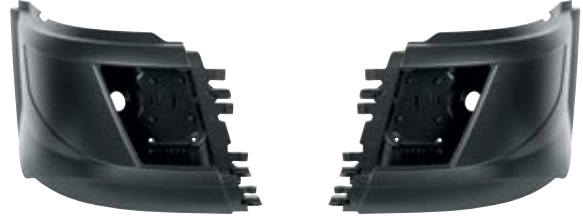

Item Number	Description	Package	Pack
42815	Driver Side	Boxed	1 Pc./Box
42816	Passenger Side	Boxed	1 Pc./Box

2015-2017 Volvo VNL Short Hood W/ Aero Style Bumper

Bumper End W/O Fog Light Hole

- 4 screw mount with protruding center
- OEM # 82741354/82741352