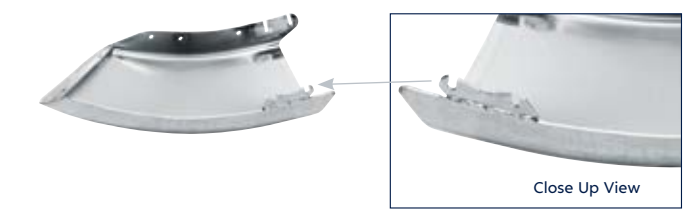

Freightliner M2 (106)

Center Bumper (Old Style)

- Center bumper (old style) for Freightliner M2 (106)
- Available in high quality chrome or silver painted finish
- OEM number: A21-26683-004

Item Number	Description	Package	Pack
21676	Chrome Bumper	Boxed	1 Pc./Box
21677	Silver Bumper	Boxed	1 Pc./Box