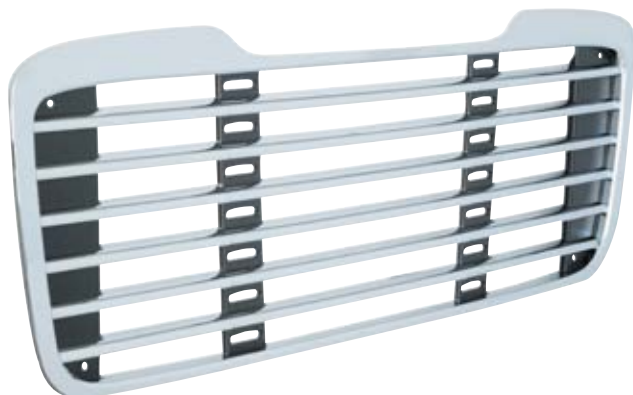

Item Number	Description	Package	Pack
21456	Black Grille W/ Bug Screen	Boxed	1 Pc./Box

Freightliner FL 60/70/80/106/112

Silver Grille With Bug Screen

- Grille w/ bug screen for 2005+ Freightliner Century C112 and C120
- Approximately 44 1/2" L x 20 1/4" W
- OEM number: A17-12935-000, A17-12935-001, A17-12935-002, A17-12935-003, A17-14768-000

Item Number	Description	Package	Pack
21205	Silver Grille w/ Bug Screen	Boxed	1 Pc./Box

2004+ Freightliner M2 "Business Class"

Chrome Grille With Bug Screen

- Grille w/ bug screen for 2005+ Freightliner Century C112 and C120
- Approximately 46" L X 16 1/2" W
- Replaces OEM Part Number: A17-14787-001, A17-14104-001

Item Number	Description	Package	Pack
21198	Chrome Grille	Boxed	1 Pc./Box
21199	Silver Grille	Boxed	1 Pc./Box

Freightliner FL 60/70/80/106/112

Chrome Grille With Bug Screen

- Also available in black and silver painted finish
- Approximately 44 1/2" L X 20 1/4" W
- OEM number: A17-12935-000, A17-12935-001, A17-12935-002, A17-12935-003, A17-14768-000