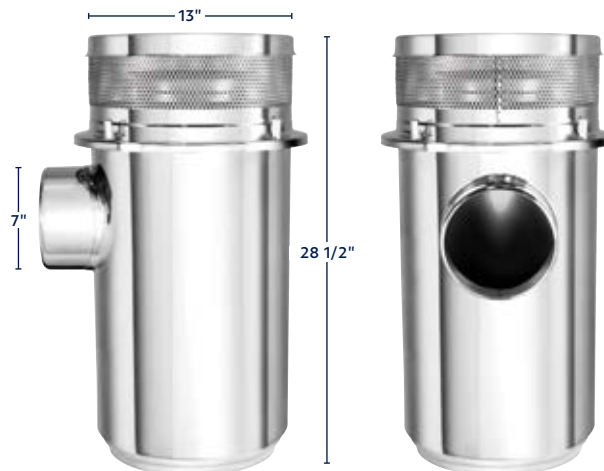

Peterbilt/Kenworth

13" Stainless Air Cleaner Housing

- Highly polished 304 stainless steel 13" air cleaner housing with 7" outlet tube
- Air filter cartridge not included. Works with Fleetguard AF25247, and Donaldson P534816
- Kit includes 2 mounting straps and 1 mounting plate
- Approximate dimensions: 13" diameter, 28" tall
- Fits various Peterbilt and Kenworth models

Item Number	Description	Package	Pack
28202	13" Air Cleaner Housing	Boxed	1 Pc./Box