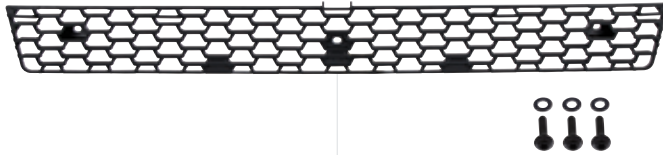

2018-2020 Freightliner Cascadia

Lower Mesh Grille Insert

- Replace OEM number: A17-20845-000
- Mounting hardware included

Item Number	Description	Package	Pack
42484	Lower Mesh Grille Insert	Boxed	1 Pc./Box