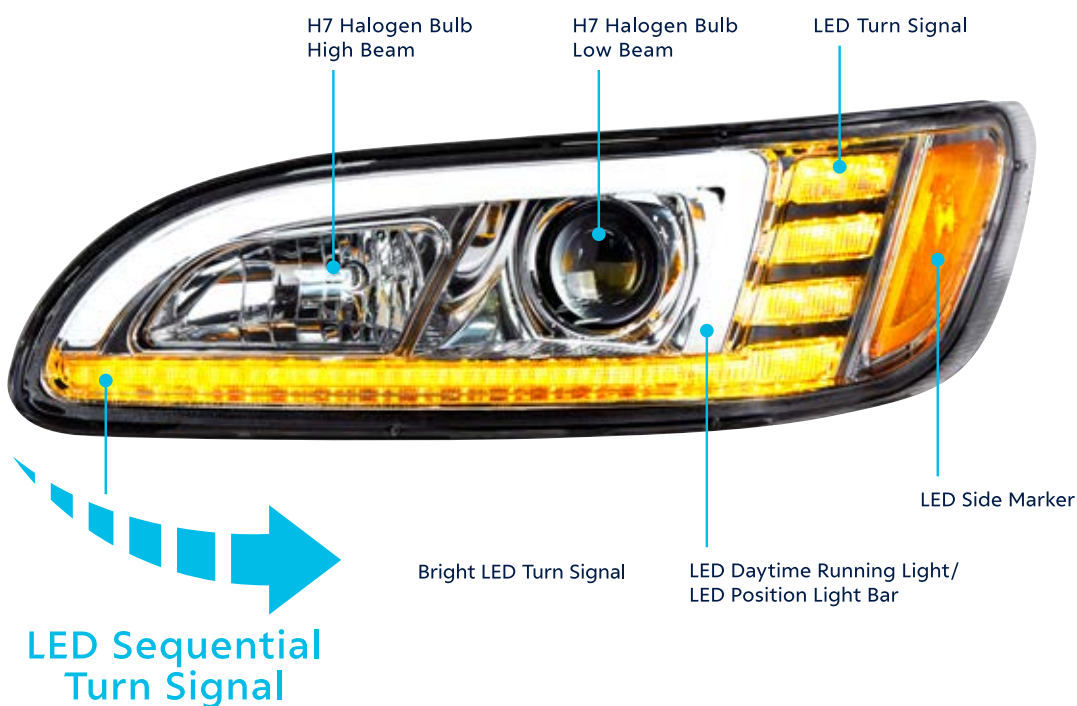

PETERBILT
HEADLIGHTS

2007-2018 Peterbilt 382, 2007-2014 384 & 2005-2015 386

Chrome Projection HL W/ LED Sequential Turn & DRL LT

- Quality semi-gloss black inner housing with projector type light
- Features 18 LED DRL/Position Light and 24 LED sequential turn signal
- Easy connection, plugs into existing wiring harness
- Low beam, H7 quartz halogen bulb, 12VDC, 55 watt, 4.58 amps
- High beam, H7 quartz halogen bulb, 12VDC, 55 watt, 4.58 amps
- DOT/SAE, FMVSS 108

Item Number	Description	Package	Pack
35765	Driver Side	Boxed	1 Pc./Box
35766	Passenger Side	Boxed	1 Pc./Box

2007-2018 Peterbilt 382, 2007-2014 384 & 2005-2015 386

Black Projection HL W/ LED Sequential Turn & DRL Light

- Quality semi-gloss black inner housing with projector type light
- Features 18 LED DRL/Position Light and 24 LED sequential turn signal
- Easy connection, plugs into existing wiring harness
- Low beam, H7 quartz halogen bulb, 12VDC, 55 watt, 4.58 amps
- High beam, H7 quartz halogen bulb, 12VDC, 55 watt, 4.58 amps
- DOT/SAE, FMVSS 108

Item Number	Description	Package	Pack
35767	Driver Side	Boxed	1 Pc./Box
35768	Passenger Side	Boxed	1 Pc./Box