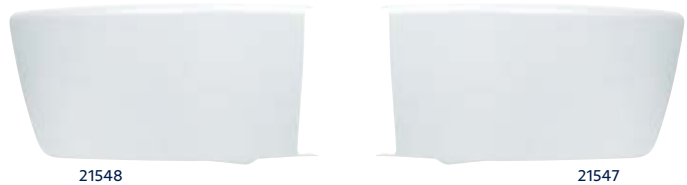

Freightliner M2 (106)

Bumper End - 24.8"

- Bumper end for Freightliner M2 (112)
- Available in high quality chrome for durability and shine or silver painted finish

Item Number	Application	Finish	OEM Part Number
21547	Driver	Chrome	A21-27811-010
21548	Passenger	Painted	A21-27811-012
21549	Driver	Chrome	A21-27811-011
21550	Passenger	Painted	A21-27811-013