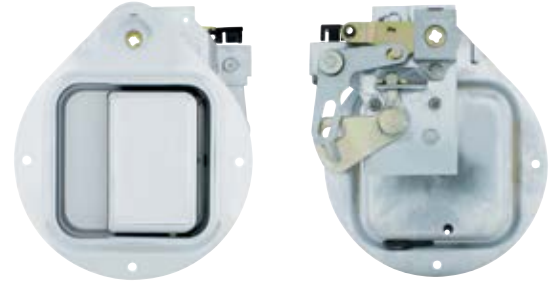

Exterior Door Handle

- High quality chrome finish for durability and shine
- OEM part number, driver 20-08179L, passenger 20-08179R

Item Number	Description	Pack	Pack
42768	Driver Side	Carded	1 Pc./Card
42769	Passenger Side	Carded	1 Pc./Card