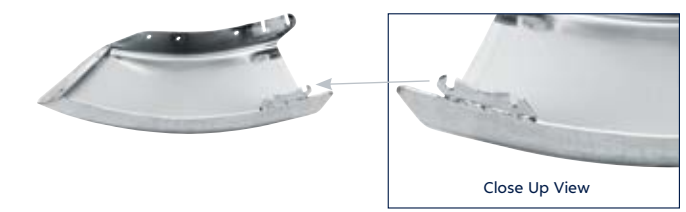

Freightliner M2 (112)

Bumper End - 28.35"

- Bumper end for Freightliner M2 (112)
- Available in high quality chrome for durability and shine or silver painted finish

Item Number	Application	Finish	OEM Part Number
21377	Driver	Chrome	A21-26500-039
21378	Passenger	Painted	A21-26500-037
21379	Driver	Chrome	A21-26500-040
21380	Passenger	Painted	A21-26500-038