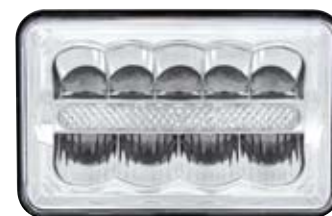

4"X6" Rectangular

9 High Power LED Headlight W/ LED Light Bar

- Super bright 9 LED dual function headlight w/ 6 white LED light bar
- Die-cast housing provides maximum protection from the elements
- Fits OEM housing, plugs into existing wiring harness
- For off-road use only

Item Number	Description	Package	Pack
34125	9 LED Projection HL	Box	1 Pc./Box