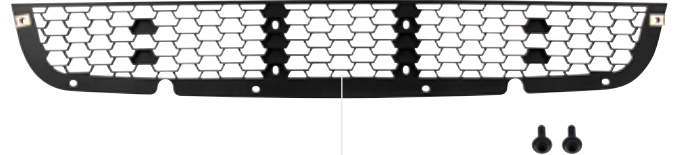

2018-2020 Freightliner Cascadia

Bumper Mesh Grille Insert

- Original style bumper center mesh grille inserts for models with one-piece style bumper mesh
- Made of high quality injection molded plastic
- Not recommended use on models equipped with radar unit

Item Number	Description	Package	Pack
42487	Bumper Mesh Grille Insert	Boxed	1 Pc./Box