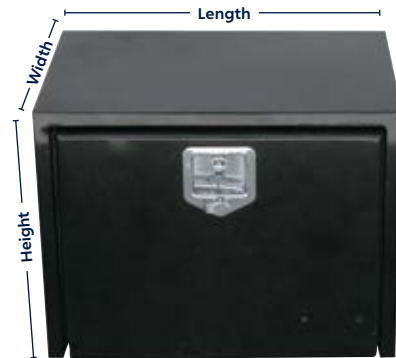

FREIGHTLINER/UNIVERSAL
SLEEPER FAIRINGS/TOOL BOXES

2008-2017 Freightliner Cascadia

Lower Sleeper Fairing

- Quality extender fairing extends from back outer edges of sleeper
- Molded from OE spec materials including threaded brass inserts and threaded mounting posts
- Mounting bracket, hardware, and air deflector not included
- OEM part #: driver A22-67506-004, passenger A22-67506-005

Item Number	Description	Pack	Pack
42851	Driver Side	Boxed	1 Pc./Box
42852	Passenger Side	Boxed	1 Pc./Box

2008-2017 Freightliner Cascadia

Upper Sleeper Fairing

- Quality extender fairing extends from back outer edges of sleeper
- Molded from OE spec materials including threaded brass inserts and threaded mounting posts
- Mounting bracket, hardware, and air deflector not included
- OEM part #: driver A22-67507-000, passenger A22-67507-001

Item Number	Description	Pack	Pack
42853	Driver Side	Boxed	1 Pc./Box
42854	Passenger Side	Boxed	1 Pc./Box

Universal

Aluminum Diamond Tool Box

- Aluminum diamond tool box
- Box can be opened, closed and locked with key
- 2 keys included

Item Number	Description	Package	Pack
50205	L 24", W 18", H 18"	Boxed	1 Pc./Box
50207	L 48", W 18", H 18"	Boxed	1 Pc./Box

Universal

Black Tool Box

- Black steel tool box
- Box can be opened, closed and locked with key
- 2 keys included

Item Number	Description	Package	Pack
50212	L 36", W 18", H 18"	Boxed	1 Pc./Box
50213	L 48", W 18", H 18"	Boxed	1 Pc./Box

50212