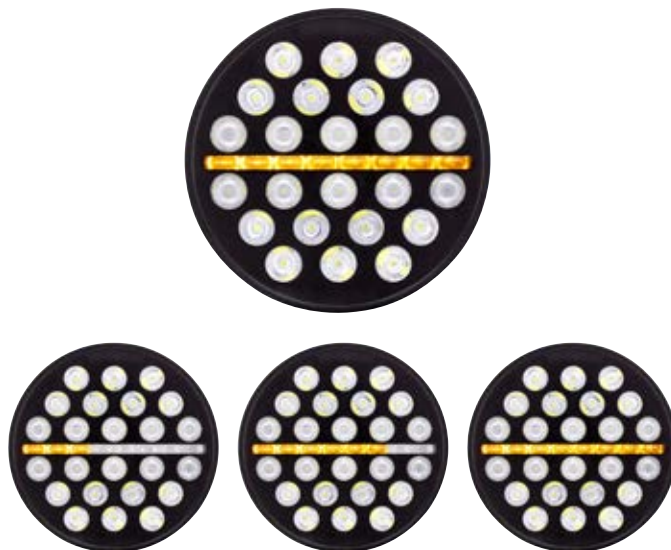

7" Round

LED Headlight W/ Dual Color Position Light

- 24 LED high power 7" headlight w/ 8 dual color LED position Light
- LED white/amber position light bar changes from white to amber when sequential light is activated
- Sequential amber position light can be connected for left-hand or right-hand operation
- High beam, 5,000 lumens, low beam with 2,000 lumens, position light-white, 200 lumens, position light-amber, 125 lumens
- Easy connection, plugs into existing wiring harness, position light requires additional wiring. May require modification to fit
- IP67 water resistant rating, for off-road use only

Item Number	Description	Package	Pack
36452	7" LED Headlight	Boxed	1 Pc./Box