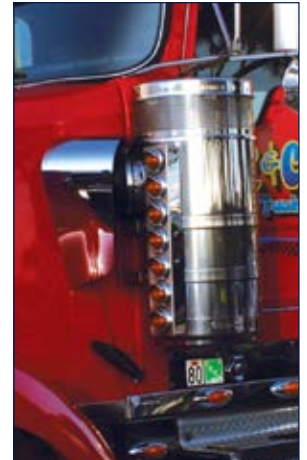

Kenworth

15" Stainless Air Cleaner Mounting Bracket

- Stainless steel 15" air cleaner mounting bracket for Kenworth
- 15" stainless air cleaner housing available separately: item# 28200

Item Number	Description	Package	Pack
28211B	15" Air Cleaner Bracket	Bulk	1 Pc.