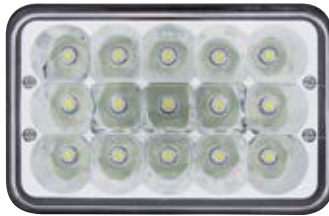

4"X6" HEADLIGHTS

4"X6" Rectangular

15 High Power LED Projection Headlight

- Super bright 15 LED projection headlight with multiple high quality projects and glass lens
- Rated output at 1,100 lumens on low, and 2,000 lumens on high
- Works on any 10V-30V applications
- Die-cast housing provides maximum protection from the elements
- Fits OEM housing, plugs into existing wiring harness
- For off-road use only

Item Number	Description	Package	Pack
34124	15 LED Projection HL	Boxed	1 Pc./Box