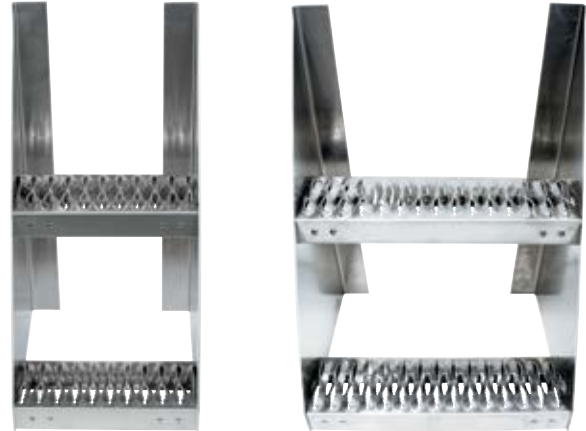

Universal

Aluminum Frame Step

- Aluminum frame step
- Available in 3 different sizes

Item Number	Description	Package	Pack
50214	L 12", W 13", H 24"	Boxed	1 Pc./Box
50215	L 18", W 13", H 24"	Boxed	1 Pc./Box
50216	L 24", W 13", H 24"	Boxed	1 Pc./Box