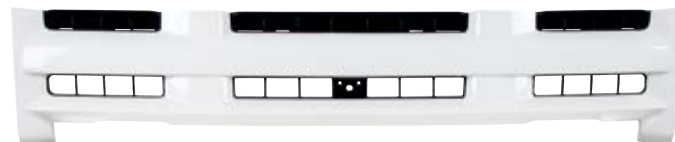

Hino 238

Chrome Grille

- Chrome ABS plastic with black grille opening accent
- Mounting clips pre-installed for easy installation
- Approximate dimension: 59"L X 19" W

Item Number	OEM Part Number	Pack
21201	53101E0060	1 Pc./Box