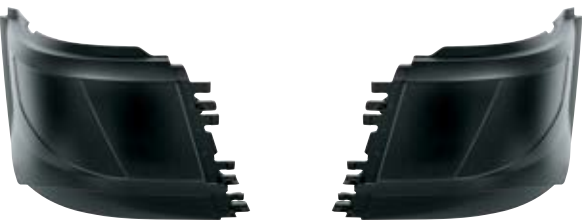

2015-2017 Volvo VNL Short Hood W/ Aero Style Bumper

Bumper End W/O Fog Light Hole

- 4 screw mount with protruding center
- OEM # 82741354/82741352

Item Number	Description	Package	Pack
42817	Driver Side	Boxed	1 Pc./Box
42818	Passenger Side	Boxed	1 Pc./Box