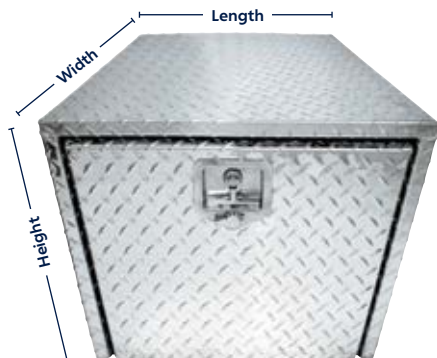

Universal

Aluminum Diamond Tool Box

- Aluminum diamond tool box
- Box can be opened, closed and locked with key
- 2 keys included

Item Number	Description	Package	Pack
50205	L 24", W 18", H 18"	Boxed	1 Pc./Box
50207	L 48", W 18", H 18"	Boxed	1 Pc./Box

50205